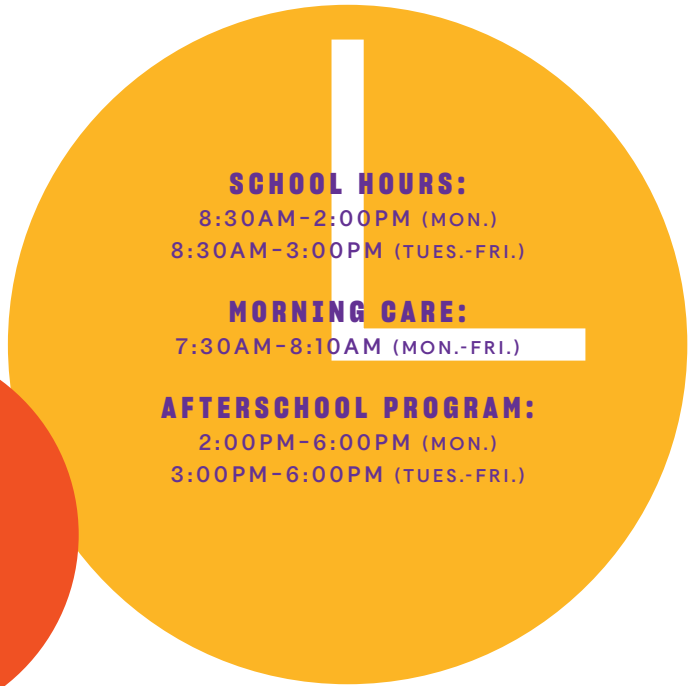

ECHO HORIZON AT A GLANCE

LOCATION:

**3430 McManus Avenue
Culver City, CA**

Founded in **1983**

STUDENT-TO-TEACHER RATIO:

ACCREDITATION:
California Association of Independent Schools,
Western Association of Schools and Colleges